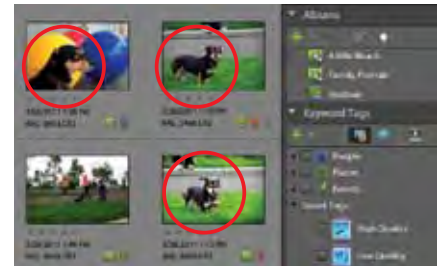

NEW Quality color throughout

More editing options:

- Merge different scenes for fun results.
- Add motion graphics that follow the action.
- Edit multiple tracks in real time.
- Drag and drop to edit.
- Auto-adjust music to movie length with SmartSound.
- Auto-sync scenes to music.
- Output full screen or widescreen.
- Add over 300 effects and transitions as well as 30 movie themes.

Do more with photos and videos together

Creatively combine photos and videos, and organize them in one place

NEW Easily bring your photos to life using customized pan and zoom motions that add drama or fun to fit your story.

ENHANCED Share photos and videos in animated Online Albums. New Seasons template now available.

Edit a video frame like a photo, and then put it back in your movie for a fun freeze-frame effect or use it to create disc packaging.